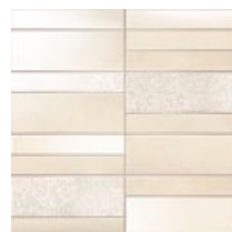

Mosaico Intuition Sand 30x30 B-73