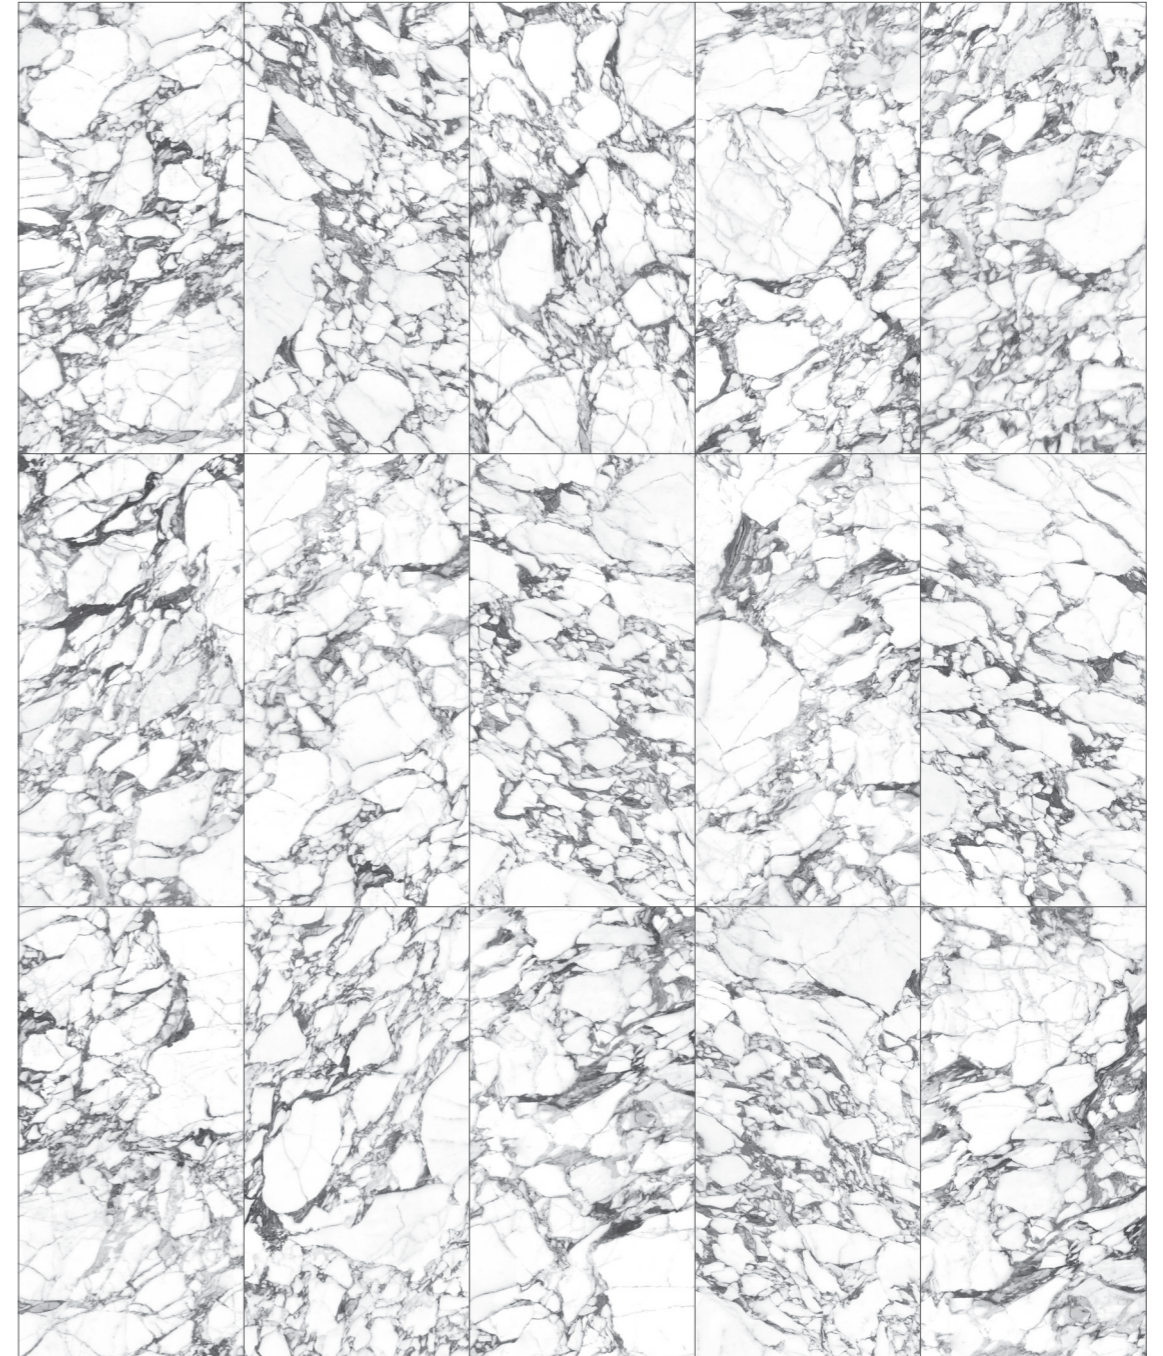

GRAPHIC NR. 15 (60X120)