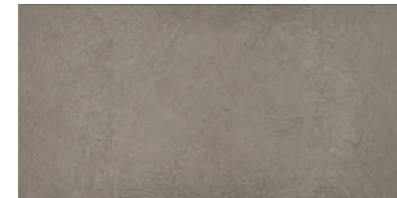

DPN978 SPATOLA 45x90 SABBIA

S93