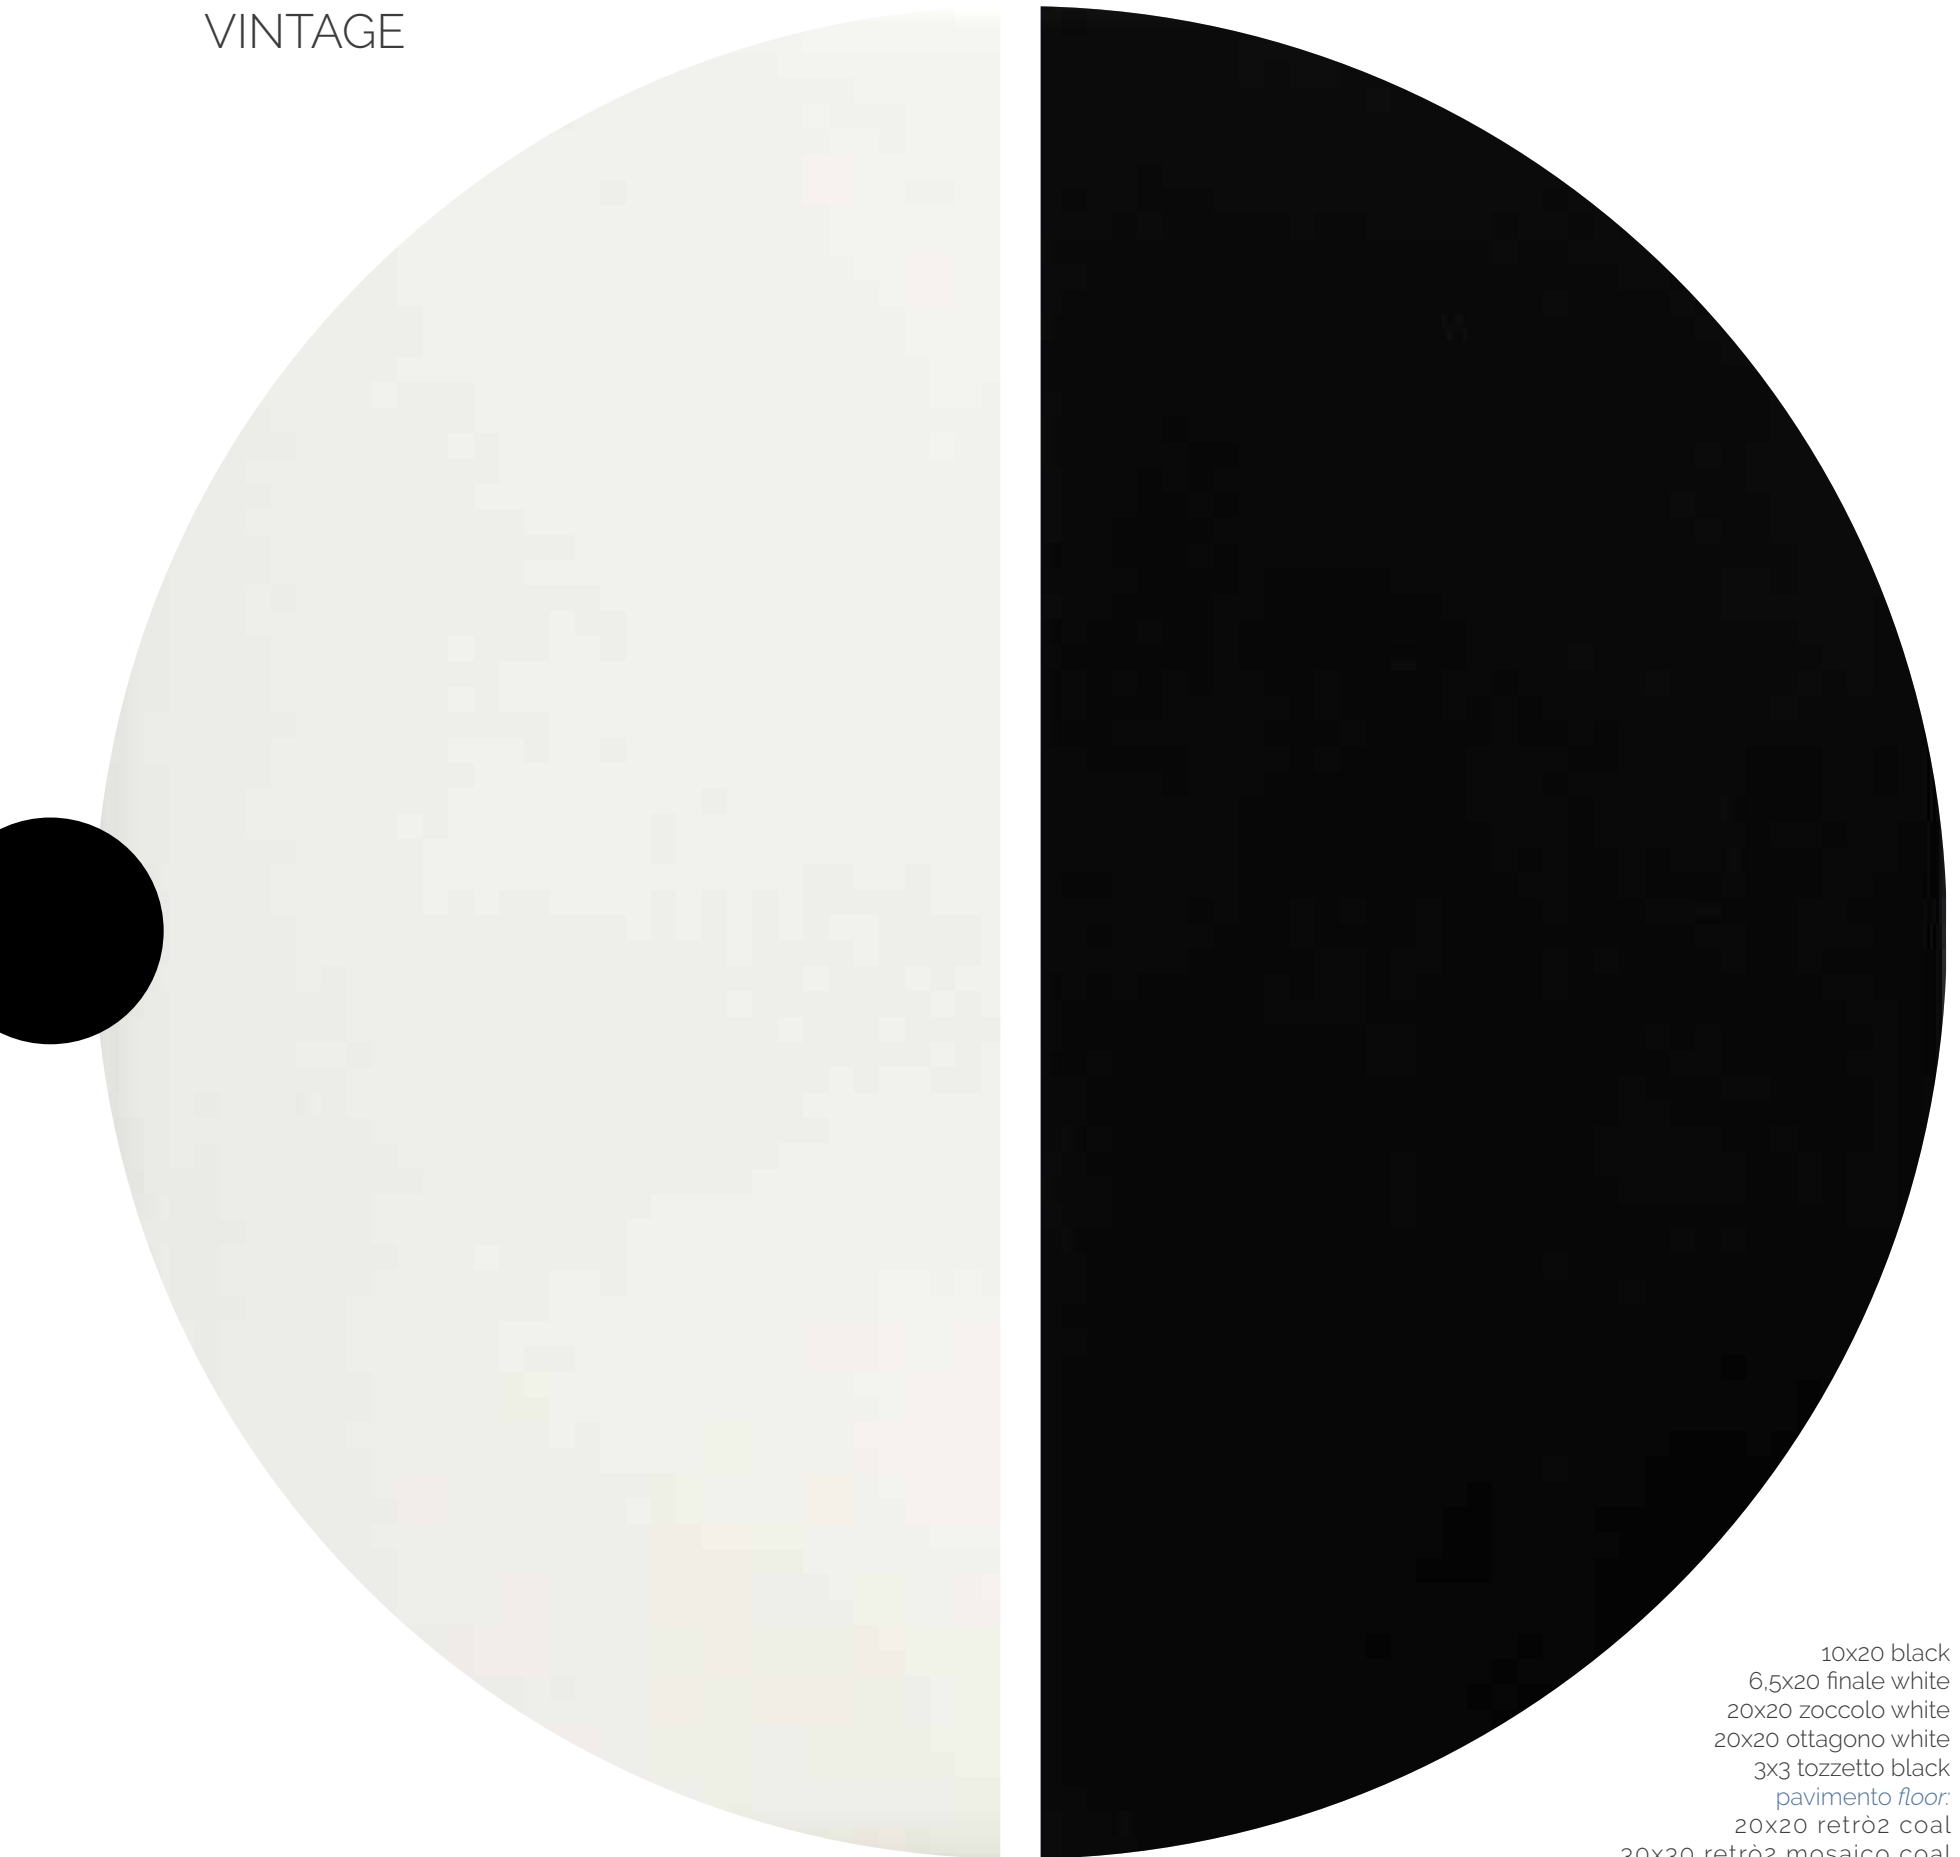

Vintage, collection with bright surfaces made in strong colors, traditional double fired wall tile, high consistency of glazes and raw materials. It can be used in its essential form with the octagon and the contrasting taco or complete with the 10x20 tile in the same color of the tozzetto. Equipped with numerous finishing pieces, it is particularly in tune with environments of vintage flavor, but when combined with trendy materials, it transforms them into contemporary and impressive.

VINTAGE

wine

10x20 wine
20x20 white
10x20 white
3,5x20 bordura dark wine
20x20 zoccolo dark wine
pavimento *floor*:
retro2 20x20 ottagonono moon
retro2 3,5x3,5 tozzetto coal

VINTAGE

10x20 black
10x20 wine
10x20 dove

20x20 ottagono white
3x3 tozzetto white

VINTAGE

ivory

20x20 ivory
3,5x20 bordura ivory
2x20 tondo ivory
20x20 zoccolo Ivory
pavimento *floor*:
30x30 retrò2 taupe
30x30 retrò2 moon
30x30 retrò2 mosaico taupe
30x30 retrò2 mosaico moon

VINTAGE

10x20 black
6,5x20 finale white
20x20 zoccolo white
20x20 ottagono white
3x3 tozzetto black
pavimento *floor*:
20x20 retrò2 coal
30x30 retrò2 mosaico coal

VINTAGE

20x20 fondo 20x20 ottagono 10x20 3x3 tozzetto 2x20 tondo 6,5x20 finale 2x6,5 ang. finale 3,5x20 bordura