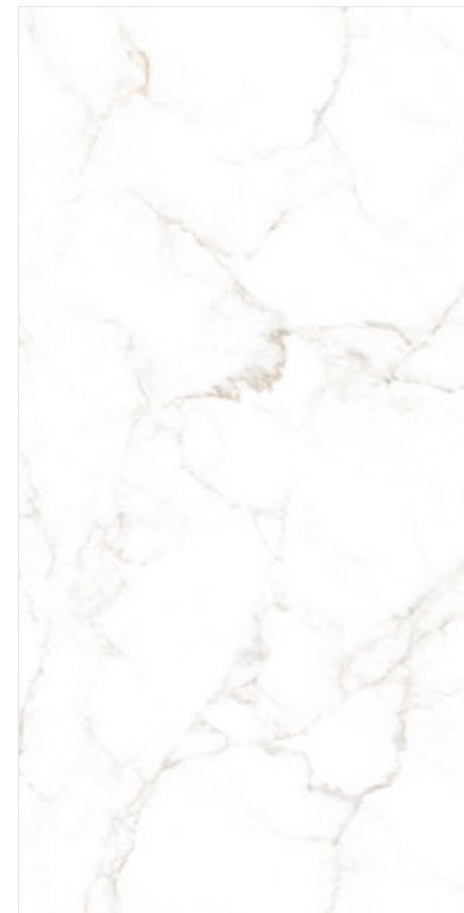

60X120CM - 24X48"