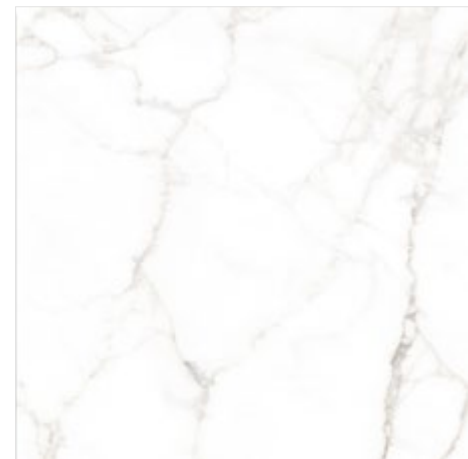

60X120CM - 24X48"

60X120CM - 24X48"
LUXE-CA GOLD/GOLD CONJUNTO 2P
**Also available in 30X60CM - 12X24 with special order"

60X60CM - 24X24"

90X90CM - 36X36"

60X60CM - 24X24"

90X90CM - 36X36"

7X60CM - 3X24"

7X60CM - 3X24"