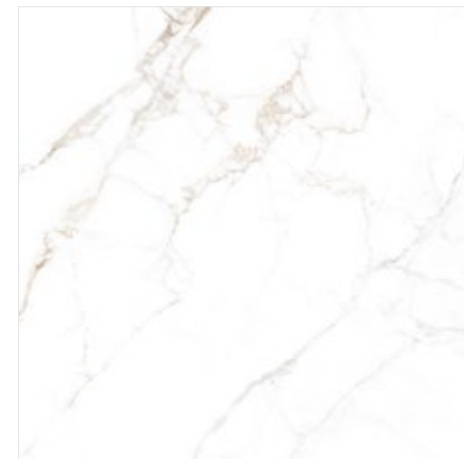

60X120CM - 24X48"

60X120CM - 24X48"
LUXE-CA GOLD/GOLD CONJUNTO 2P
**Also available in 30X60CM - 12X24 with special order"

60X60CM - 24X24"

90X90CM - 36X36"

60X60CM - 24X24"

90X90CM - 36X36"

7X60CM - 3X24"

7X60CM - 3X24"