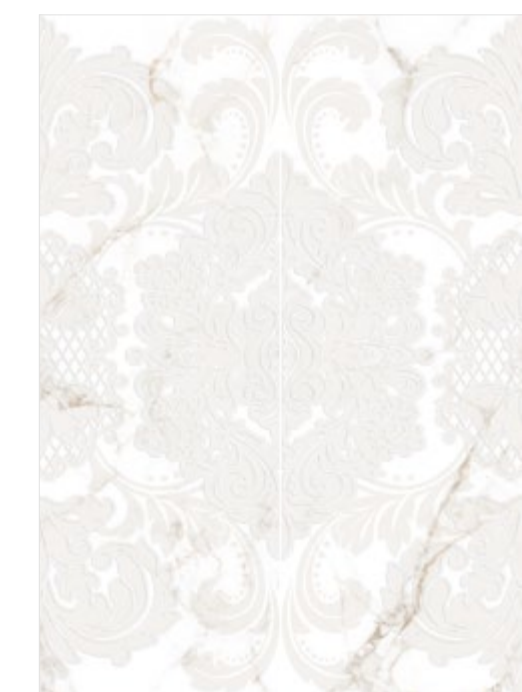

CONJUNTO ALIS-CA GOLD (2P)
32X90CM - 13X36"