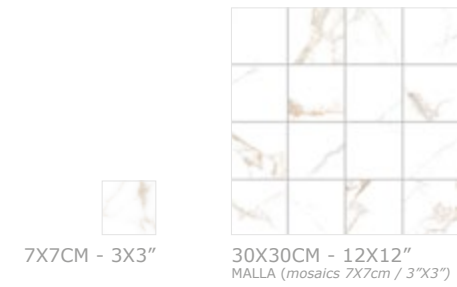

7X60CM - 3X24"

CALACATTA

SLABS HAVE A PURE, UNIFORM AND COMPACT WHITE BACKGROUND. THEIR VEINS CROSS THEM OBLIQUELY AND THEY ARE DISTINGUISHED BY THE PRESENCE OF DIFFERENT SHADES OF GREY MIXED WITH DOMINANT COLORS SOMETIMES CLOSE TO GOLD.

White

Gold

Wall Tile: CALACATTA-P WHITE 30X60 / MALLA CALACATTA-P WHITE 30X30
Floor Tile: CALACATTA-P WHITE 60X120 / LISTELO SILVER-P PEARL 7X60

7X7CM - 3X3"
30X30CM - 12X12"
MALLA (mosaics 7x7cm / 3"x3")

30X60CM - 12X24"

7X7CM - 3X3"
30X30CM - 12X12"
MALLA (mosaics 7x7cm / 3"x3")

30X60CM - 12X24"

60X120CM - 24X48"

60X120CM - 24X48"
LUXE-CA WHITE/GRIS CONJUNTO 2P
**Also available in 30X60CM - 12X24 with special order"

60X120CM - 24X48"

60X120CM - 24X48"
LUXE-CA GOLD/GOLD CONJUNTO 2P
**Also available in 30X60CM - 12X24 with special order"

60X60CM - 24X24"

90X90CM - 36X36"

60X60CM - 24X24"

90X90CM - 36X36"

7X60CM - 3X24"

7X60CM - 3X24"