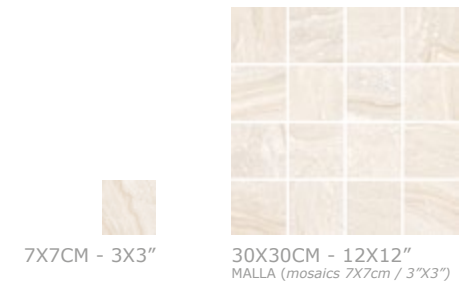

BARI

SLABS ARE PRESENTED IN LIGHT AND DARKER BEIGE COLOR. LIMITED SHADES SIMILAR TO HAZEL MARK THE DIFFERENT ZONES WITH LONGITUDINAL VEINS. THEY ALSO PRESENT A VERY LIGHT GRANULOMETRY GRANTING A FEELING OF GREAT DEPTH.

Ivory

Beige

Wall Tile: BARI-M IVORY 30X60 / BARI-M IVORY 60X120
Floor Tile: BARI-M BEIGE 60X120

7X7CM - 3X3"
30X30CM - 12X12"
MALLA (mosaics 7x7cm / 3"x3")

30X60CM - 12X24"

7X7CM - 3X3"
30X30CM - 12X12"
MALLA (mosaics 7x7cm / 3"x3")