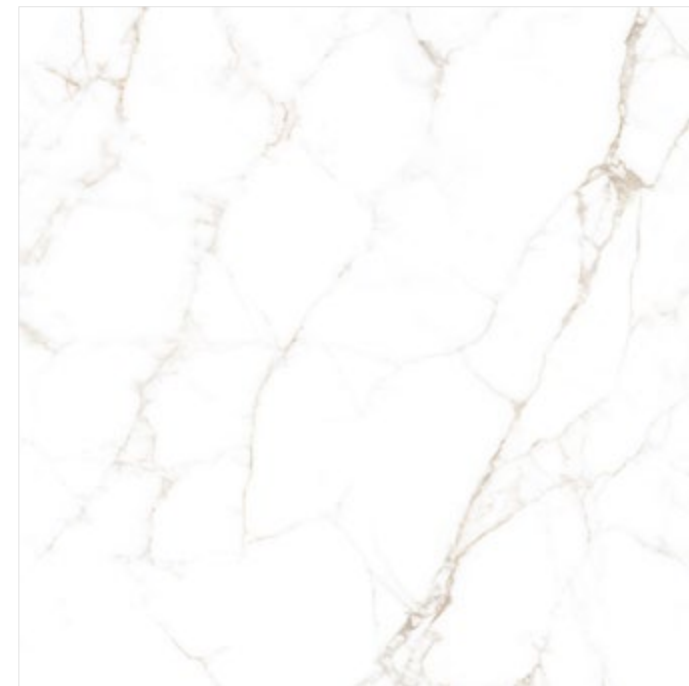

60X120CM - 24X48"

60X120CM - 24X48"
LUXE-CA GOLD/GOLD CONJUNTO 2P
**Also available in 30X60CM - 12X24 with special order"

60X60CM - 24X24"

90X90CM - 36X36"

60X60CM - 24X24"

90X90CM - 36X36"

7X60CM - 3X24"

7X60CM - 3X24"