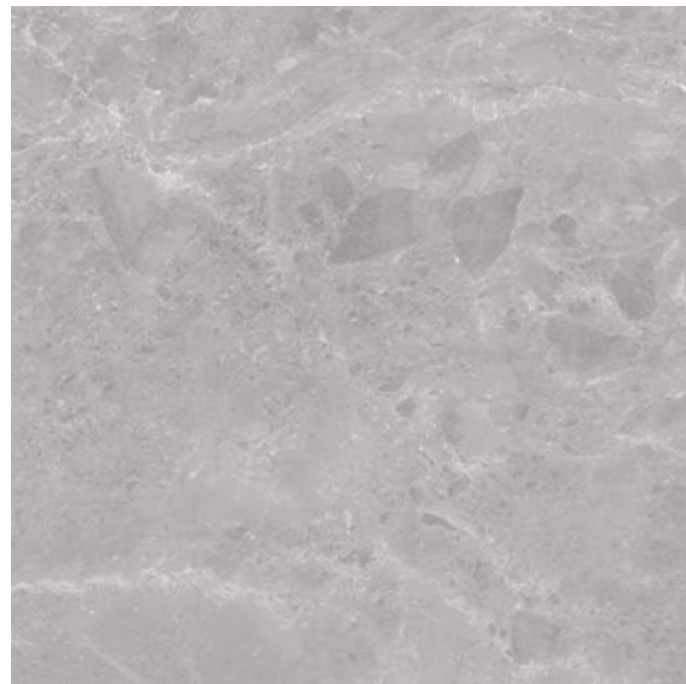

90X90CM - 36X36"