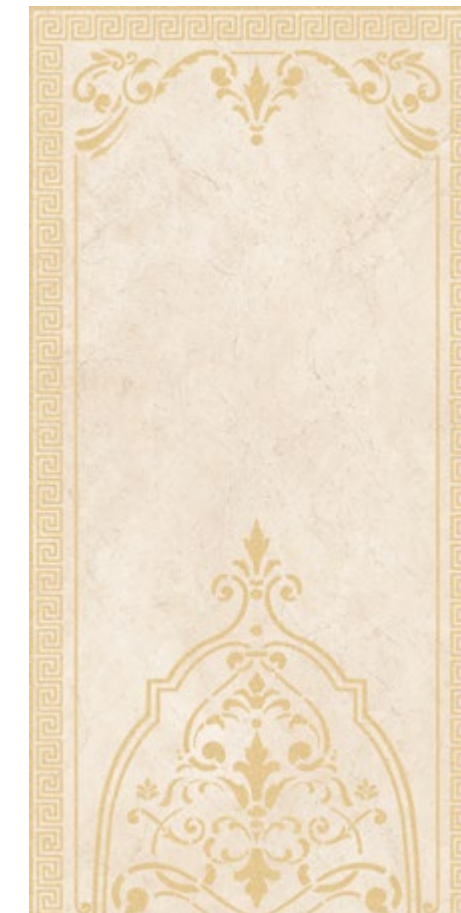

30X60CM - 12X24"

60X120CM - 24X48"

60X120CM - 24X48"
LUXE-NA WHITE/GOLD CONJUNTO 2P
**Also available in 30X60CM - 12X24 with special order"

60X120CM - 24X48"

60X120CM - 24X48"
LUXE-NA CREAM/GOLD CONJUNTO 2P
**Also available in 30X60CM - 12X24 with special order"