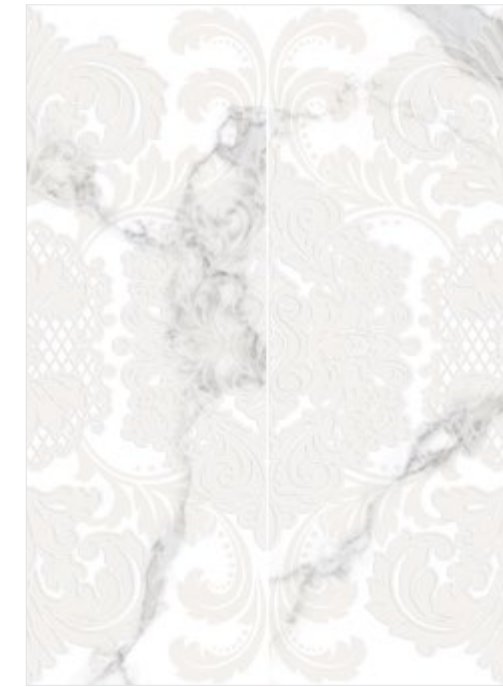

CONJUNTO ALIS-CL WHITE (2P)
32X90CM - 13X36"